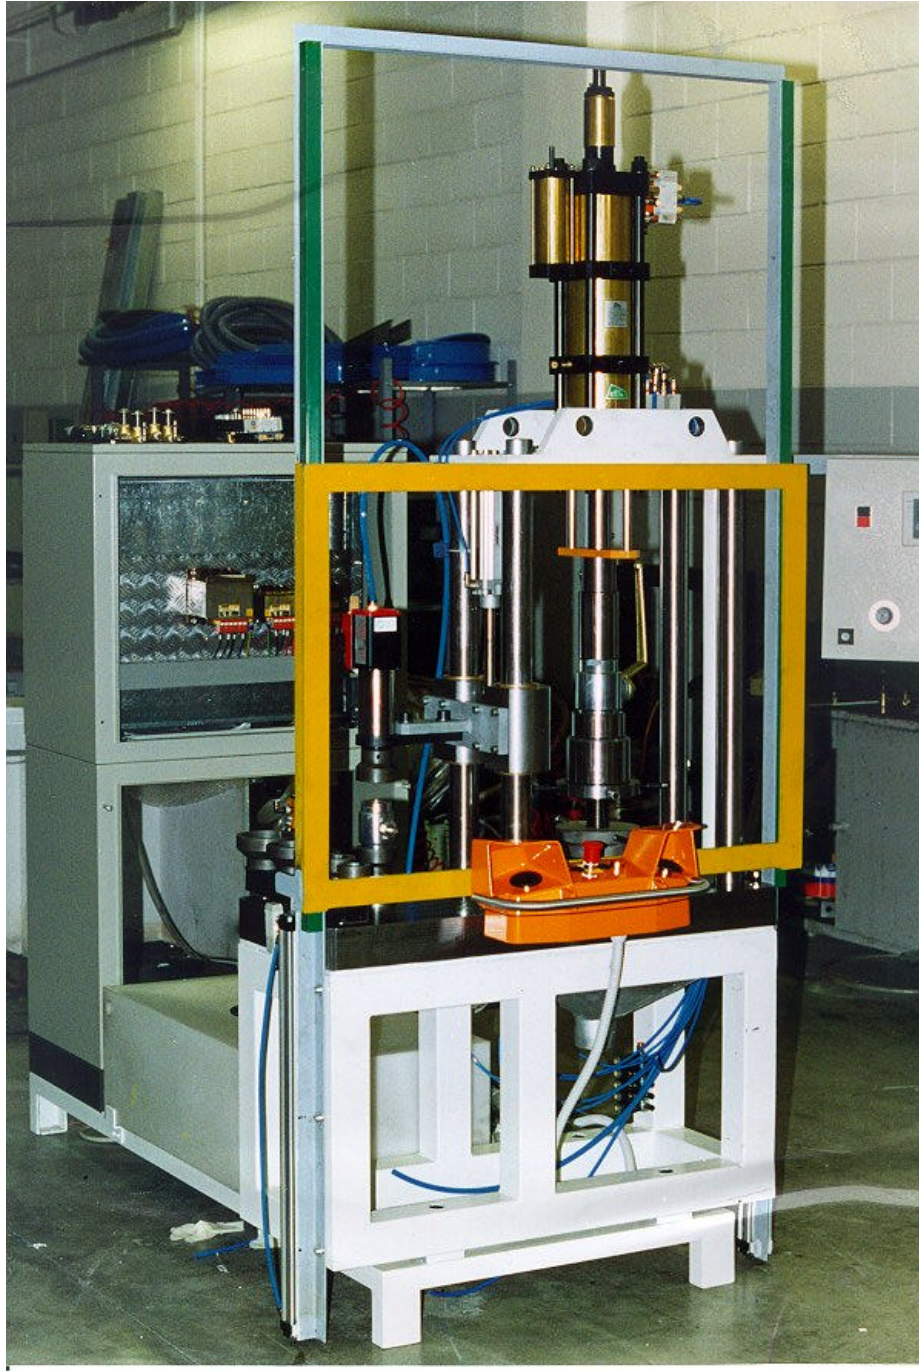

PT1500 USED TO ASSEMBLE BODIES OF BALL VALVES

Automatic machine including a Norbar PT1500 to assembly bodies of ball valves up to 2" diameter.